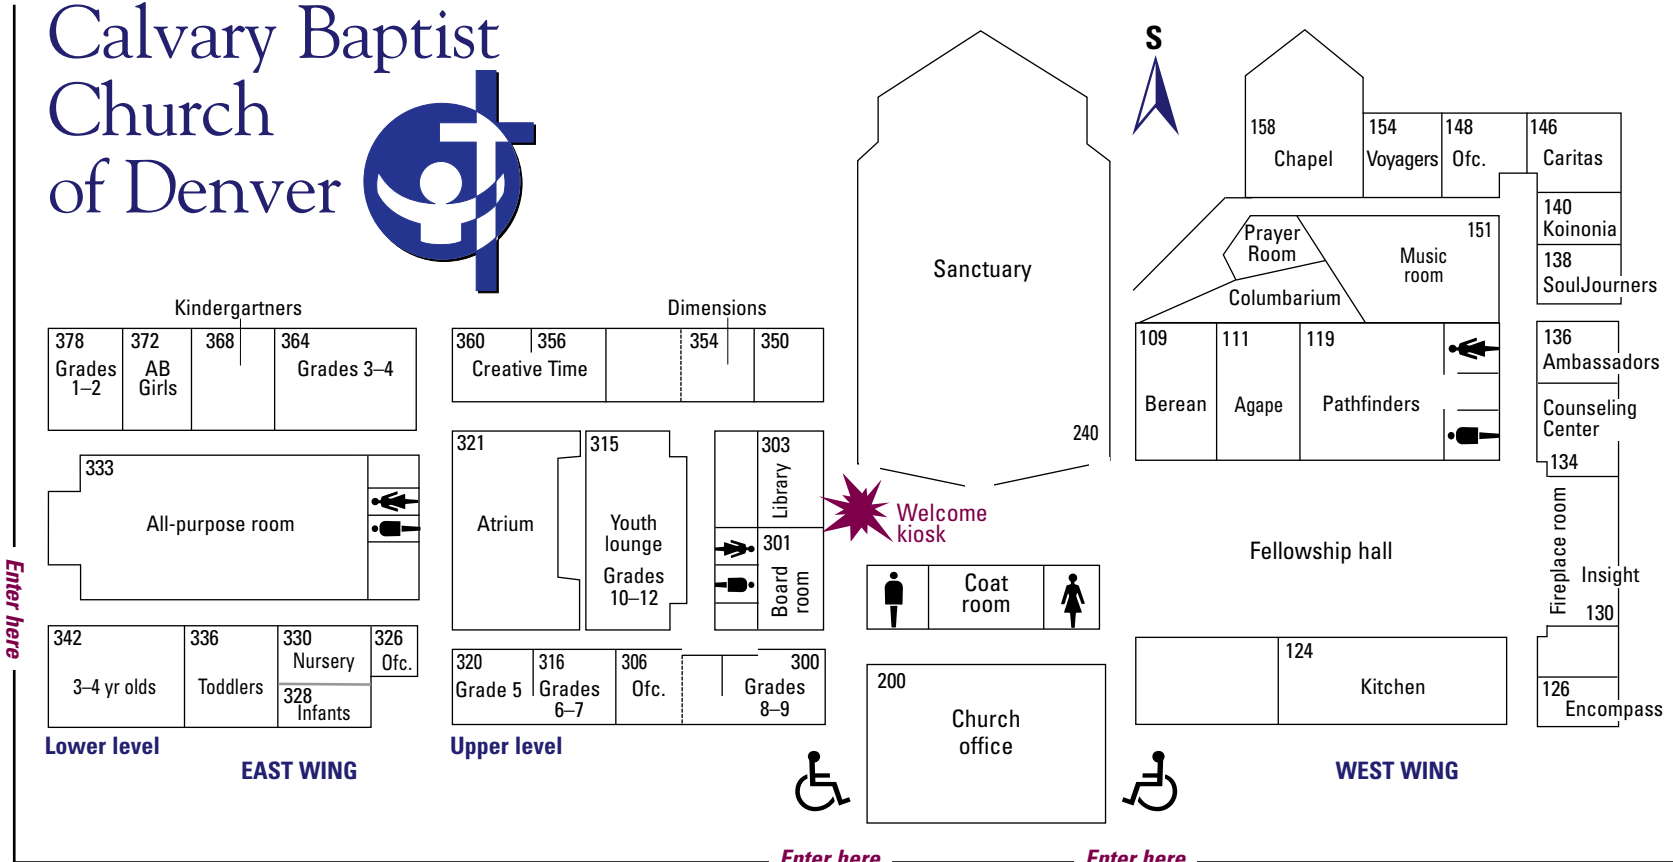

Calvary Baptist Church of Denver

Monaco Pkwy.

6500 E. Girard Ave.
303.757.8421

Directions from 1-25: Exit Hampden Ave. (exit 201). East on Hampden Ave. (US 285) two blocks to Monaco—past Starbucks to second stoplight. Turn left (north) on Monaco to Girard (one block). The church is on the NE corner of Monaco and Hamden. From Girard, make an immediate right into the church parking lot. Street parking is also available.