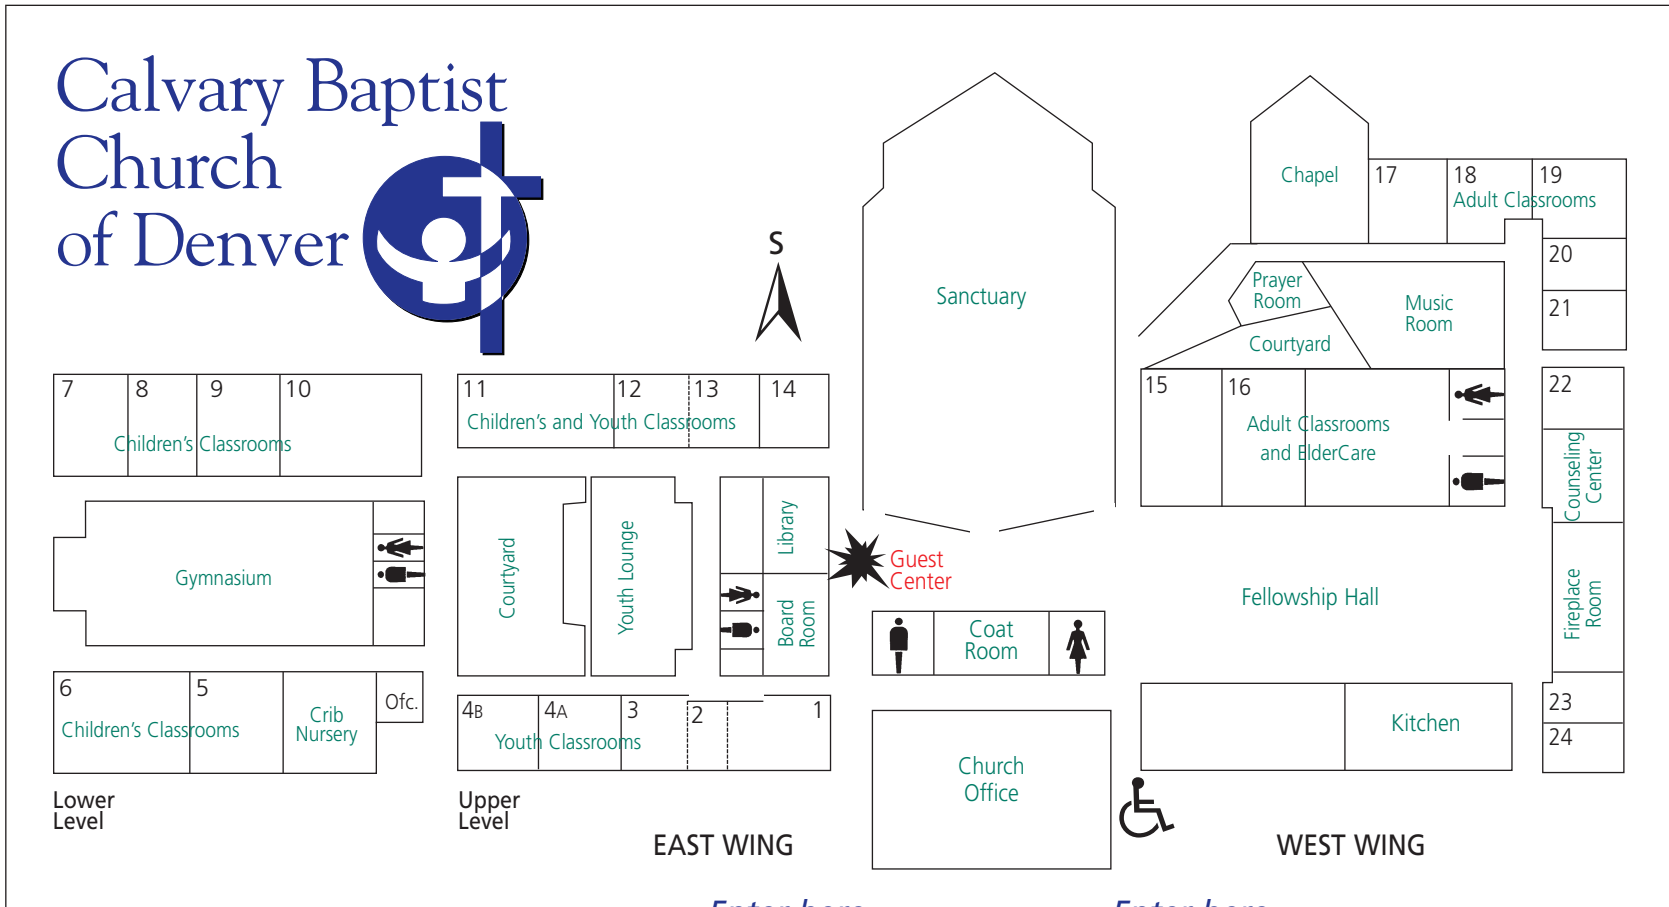

Calvary Baptist Church of Denver

FREE PARKING

FREE PARKING

HANDICAPPED PARKING

Monaco

Girard

Directions from I-25: Exit Hampden Ave. (exit #201). East on Hampden Ave. (US 285) two blocks to Monaco—past the Marriott to second stop-light. Turn left (north) on Monaco to Girard. The church is on the NE corner of Monaco and Hampden. From Girard, make an immediate right into the church parking lot. Street parking is also available.